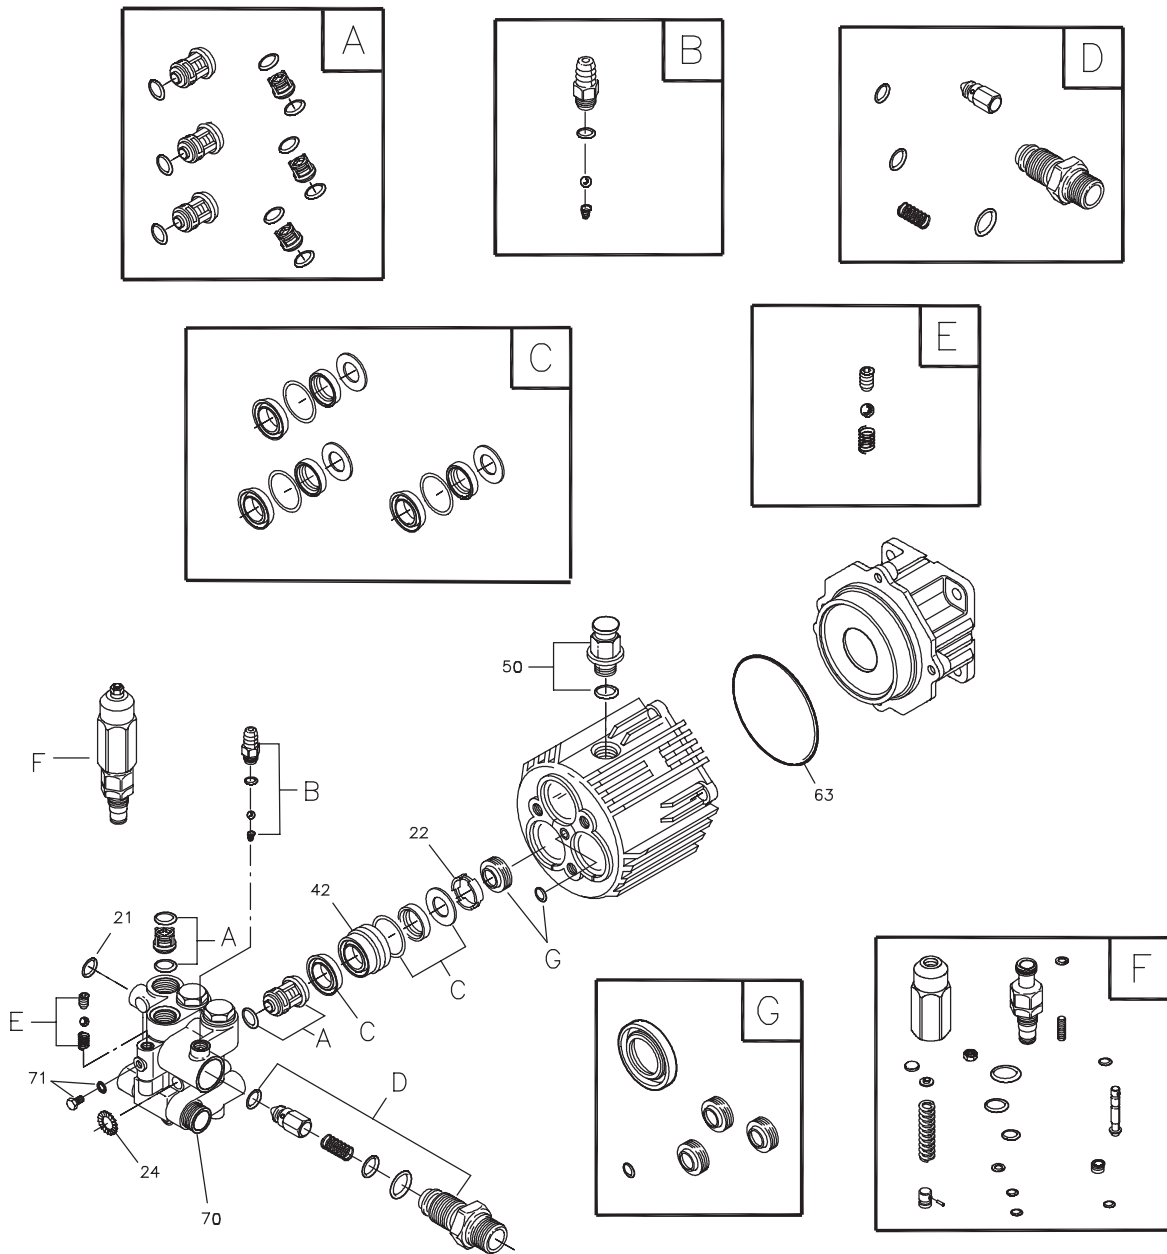

Model No. 020275 (3400 PSI (234.4 BARS) Pressure Washer) Manual No. 203769A Revision B (08/03/2007)

# Exploded View and Parts List — Main Unit

Item	Part #	Description	Item	Part #	Description
1	202862GS	ASSY, Base	16	196206GS	GUN
2	Y201499GS	HANDLE	17	95457GS	ADAPTER
3	202854GS	KIT, Billboard/Decals, w/Clips	18	194004GS	KIT, Inlet, Garden Hose
	195964GS	Clips, Tree	19	202005GS	ASSY, Pump
	30809GS	Grommet		194298GS	Valve, Thermal Relief
4	192131GS	KIT, Pump Mounting Hardware		23139DGS	Key
5	203083GS	KIT, Wheel	900	§	ENGINE
	200520GS	Hubcap			
	192050GS	E-Ring	<b>Items Not Illustrated</b>		
6	192796GS	KIT, Chem Hose & Filter	203769GS		MANUAL, Operator's
7	192134GS	KIT, Engine Mounting Hardware	87815GS		GOGGLES
8	201661GS	KIT, Gun Holder Weldment	BB3061BGS		OIL BOTTLE
9	202418GS	HOSE, Whip	201314GS		AXLE
10	193814GS	EXTENSION, QC	695755		KNOB, Throttle
11	192553GS	KIT, Vibration Mount	202367GS		KIT, Decals
12	B2203GS	KIT, Handle Fastening	194256GS		KIT, Tag Warning, w/Clip
13	202136GS	ASSY, Hose Reel			
	203488GS	Kit, Hardware, Hose Reel	<b>Optional Accessories</b>		
14	202419GS	HOSE	6048		KIT, O-Ring Maintenance
15	202182GS	KIT, Nozzle	6039		PUMP SAVER
	201580RGS	Nozzle, QC, Project Pro, Yellow			
	201580XGS	Nozzle, QC, Project Pro, Orange			
	201580AAGS	Nozzle, QC, Project Pro, Red			
	198841GS	Nozzle, Plastic, Soap			

# Exploded View and Parts List — Pump

Item	Part #	Description
21	194434GS	O-RING
22	190639GS	SPACER
24	190640GS	WASHER
42	190646GS	PISTON, Guide
50	198160GS	VENT CAP, with O-Ring
63	194435GS	O-RING
70	190654GS	PUMP HEAD
71	190655GS	GRUB SCREW & WASHER
A	190657GS	KIT, CHECK VALVE
B	192914GS	KIT, CHEMICAL INJECT
C	190660GS	KIT, SEAL WATER
D	194426GS	KIT, INJECTOR

Item	Part #	Description
E	194427GS	KIT, BALL & SPRING
F	193126GS	KIT, UNLOADER
G	194425GS	KIT, SEAL OIL

**Parts Not Illustrated**  
 190656GS OIL BOTTLE  
 B2384GS FILTER, Inlet

**NOTE:** Item letters A - G are service kits and include all parts shown within the box.